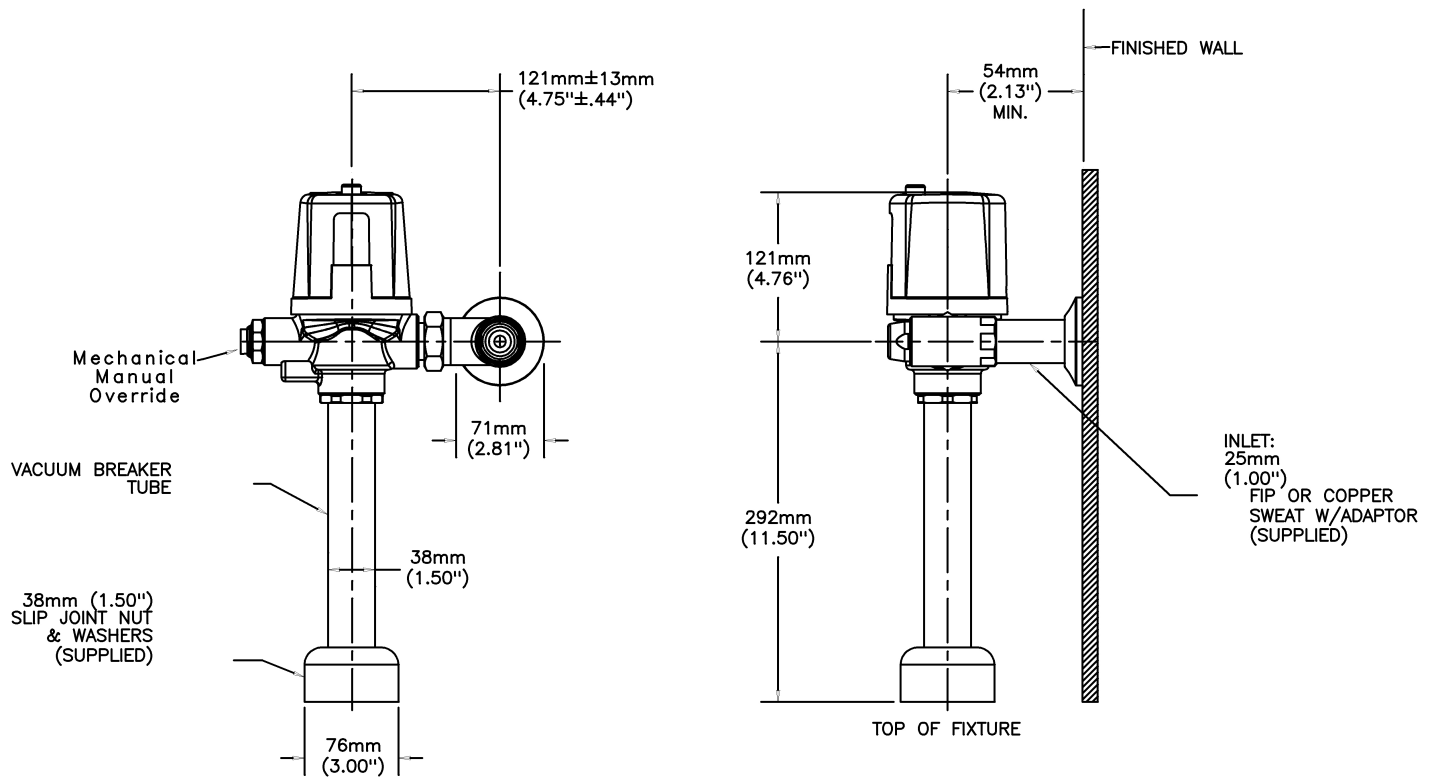

- Polished chrome plated vandal resistant metal cover with top mounted sensor operated H2Optics® electronics
- True mechanical manual override button
- Right or left-hand supply installation
- ADA compliant, automatic operation battery powered infrared sensor
- Scratch resistant replaceable lens window
- Four (4) size AA alkaline batteries factory installed with valve in sleep mode for easy installation
- Hinged battery housing for easy maintenance
- Low battery flashing light (5,000 flushes remaining) with battery strength indicator
- Supplied with an advanced infrared sensor activated flush system that uses precise user distance measurements along with a bowl length setting to activate the correct flush for each usage
- Optional 24 hour automatic flush factory set to off
- Set-up sensor range adjustment indicator lights
- 6 VDC input, 6 second arming delay
- Electronic operated non-hold-open metal manual override button with 5 second lockout
- Quiet action, TECK® exposed diaphragm flush valve
- Chloramine resistant diaphragm
- Forged brass diaphragm retainer
- Renewable seat
- Polished chrome-plated body
- Factory Set to 4.8L (1.27 Gal.) - NOT FIELD ADJUSTABLE

OPERATION:

- Not Available

(Dimensional drawing on following page)

Delta reserves the right (1) to make changes to specifications and materials, and (2) to change or discontinue models, both without notice or obligation. Dimensions are for reference. Measurement may vary plus or minus 6mm(0.25"). Mounting locations are suggested only. Check with local codes for requirements in your area. This spec was produced August 22, 2017.

Delta reserves the right (1) to make changes to specifications and materials, and (2) to change or discontinue models, both without notice or obligation. Dimensions are for reference. Measurement may vary plus or minus 6mm(0.25"). Mounting locations are suggested only. Check with local codes for requirements in your area. This spec was produced August 22, 2017.